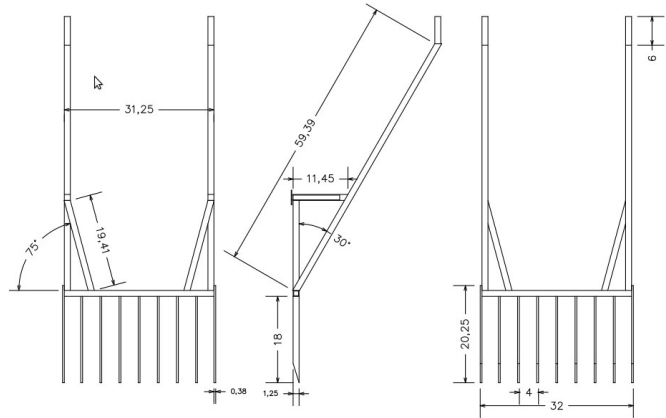

8630 Lory Rd.
Black Creek, BC, V9J 1B8
Fred ph/txt: 250 898 7317

Product Info Sheet / PreOrder Form
Broad Fork

Custom Built to Suit (Order Form on Reverse)
Pre-Order Great Value Option: (See Reverse)
Rental Units Available
Wholesale: inquire for quantities of 10 or more

Description:

This Broad Fork is excellent for low-impact garden bed soil preparation, conditioning, aeration and also can be used for harvesting of root vegetables. Our designs are based off of a design offered by John Jeavons and Stanford University Students as published and offered for anyone to use in Mother Earth News Catalogue 1980. There are several ergonomic advantages over other broad fork designs out there and effectively reduces the effort and strains on the body allowing preparing more soil in less time.

Construction:

Full steel construction with 3/8" X 1 1/4" tines and long handles for heavy duty leverage. Four basic models to choose from to suit the preference of everyone looking for something more than just a garden fork. Main tubing is either .100" or .125" for heavy or .063" for light and mini units. All tine bars are .100 wall tube.

Standard Models: standard(common custom)

Full Heavy	Light Duty	Mini	Terra Mini
Width: 32" (28") Tines 3/8": 9@18"(16",14") Handles .100": 60" Est. Weight: 45 lbs	Width: 28" (24", 20") Tines 3/8": 8(7)@16" (18",14") Handles .063" : 56" (48") Est. Weight: 31 lbs	Width: 20" (16") Tines 3/8": 6(5)@16" (14") Handles .063" : 48" (44") Est. Weight: 20 lbs	Width: 12" (16") Tines 1/4": 4(5) @ 14" (12") Handles .063" : 44" (40") Est. Weight: 15 lbs
$372*	$304*	$206*	$125*

30% Discount for PreOrder for Delivery in MARCH!

See next page for more information and ordering information.
Visit our website for more current information.

*pricing subject to change due to changes of circumstance .

website: <http://forgethruthyme.com>
email: admin@forgethruthyme.com

phone: 250 898 7317
8630 Lory Rd. Black Creek, BC V9J 1B8